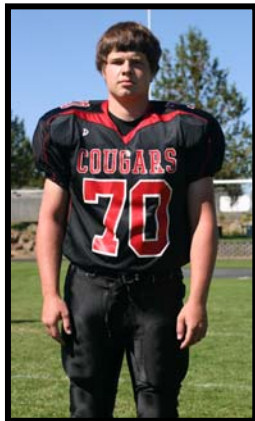

CHRIS BEARD

NAME:	Christopher Beard
POSITION:	Offensive & Defensive Line
YEAR/HEIGHT/WEIGHT:	Junior - 6' 1" - 201 lbs
BIRTHPLACE:	Portland, OR
FAVORITE FOOD:	Hamburger
FAVORITE MOVIE:	Longest Yard
MUSIC HE LISTENS TO BEFORE GAMES:	AC/DC, Metallica, Rock, & Heavy Metal
WHEN HE'S NOT PLAYING FOOTBALL...	Dirt bike, Wakeboard, PS3 & Hunt
FAVORITE ATHLETE:	Ben Roethlisberger
DUCKS OR BEAVERS:	Ducks